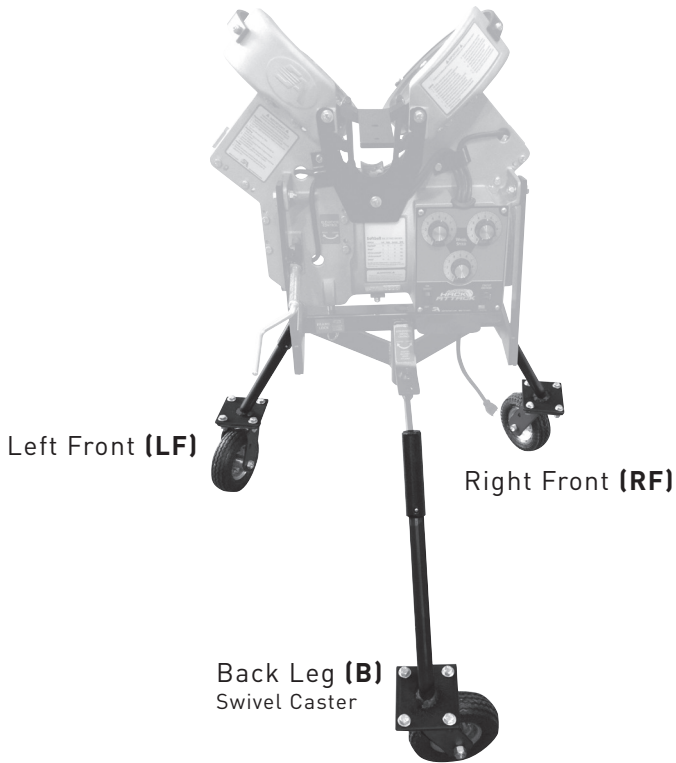

# Installing the Fungo Leg Kit onto your Hack Attack Pitching Machine

## Hack Attack

1. Remove existing legs on machine.
2. When inserting leg extensions, make sure leg tongue inserts into undercarriage as shown.

# Installing the Fungo Leg Kit onto your Junior Hack Attack Pitching Machine

## Junior Hack Attack

1. Remove existing legs on machine.
2. When inserting leg extensions, Make sure leg tongue attaches to undercarriage as shown here.