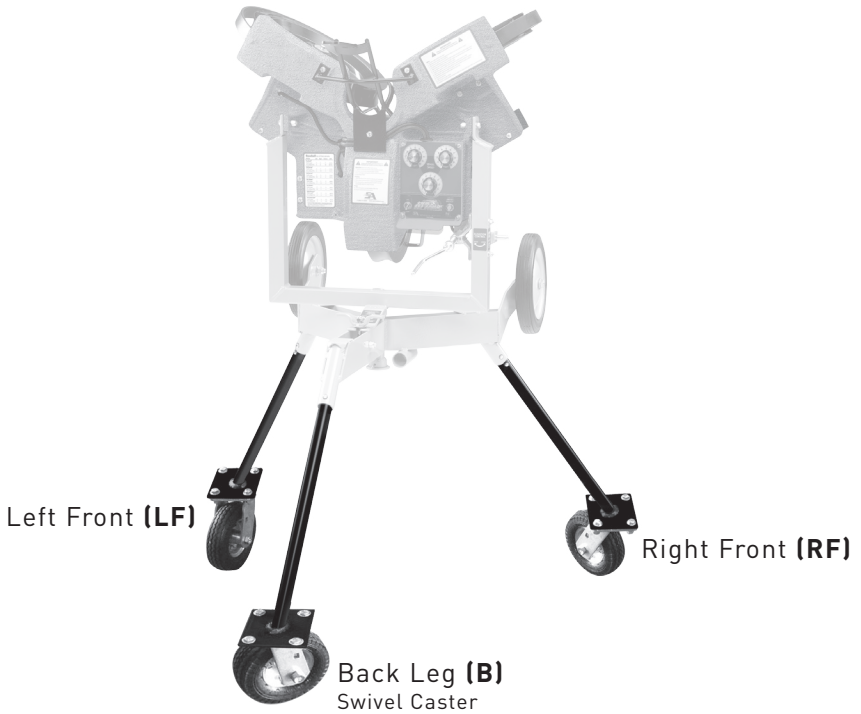

# Installing the Fungo Leg Kit onto your Hack Attack Pitching Machine

## Hack Attack

1. Remove existing legs on machine.
2. When inserting leg extensions, make sure leg tongue inserts into undercarriage as shown.

# Installing the Fungo Leg Kit onto your Junior Hack Attack Pitching Machine

## Junior Hack Attack

1. Remove existing legs on machine.
2. When inserting leg extensions, Make sure leg tongue attaches to undercarriage as shown here.