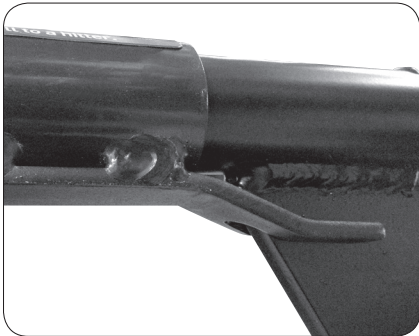

Installing the Fungo Leg Kit onto your Junior Hack Attack Pitching Machine

Junior Hack Attack

1. Remove existing legs on machine.
2. When inserting leg extensions, Make sure leg tongue attaches to undercarriage as shown here.