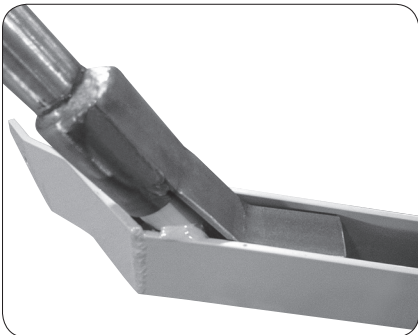

# Installing the Fungo Leg Kit onto your Hack Attack Pitching Machine

## Hack Attack

1. Remove existing legs on machine.
2. When inserting leg extensions, make sure leg tongue inserts into undercarriage as shown.