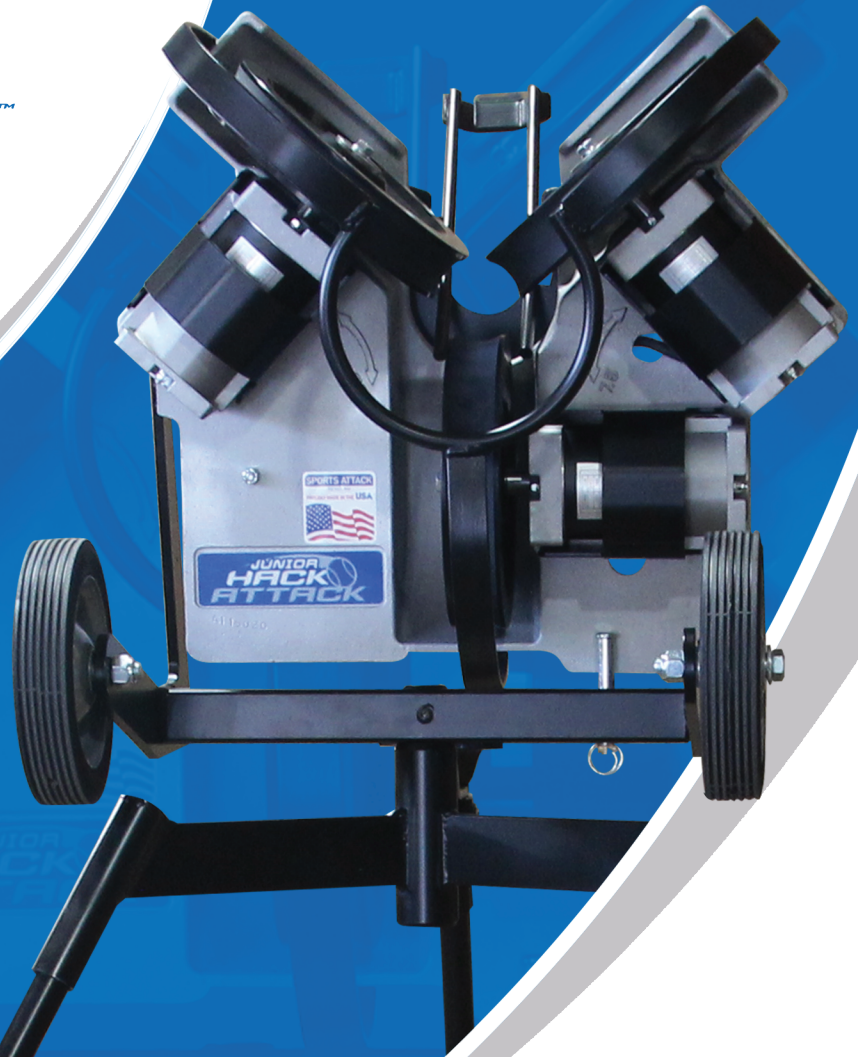

BASEBALL

JUNIOR HACK ATTACK FEATURES

- With all of the key features of the Hack, the Junior is lighter weight and more transportable with lower top speeds, developed to train serious young athletes
- Unique three-wheel design, hitter has clear visibility through feeding motion, acceleration and release
- Pitches include major league fastballs to all right or left-handed breaking pitches
- Instant fine-tuning between pitches with both elevation and inside/outside adjustments
- Head pivots instantly in any direction for all fungo work

JUNIOR HACK ATTACK SPECIFICATIONS

Speed - 70+ MPH

Fungo - 250 ft. fly balls

Vision - Complete ball vision provides a realistic sense of timing

Accuracy - Gripping in three locations provides tremendous control and accuracy