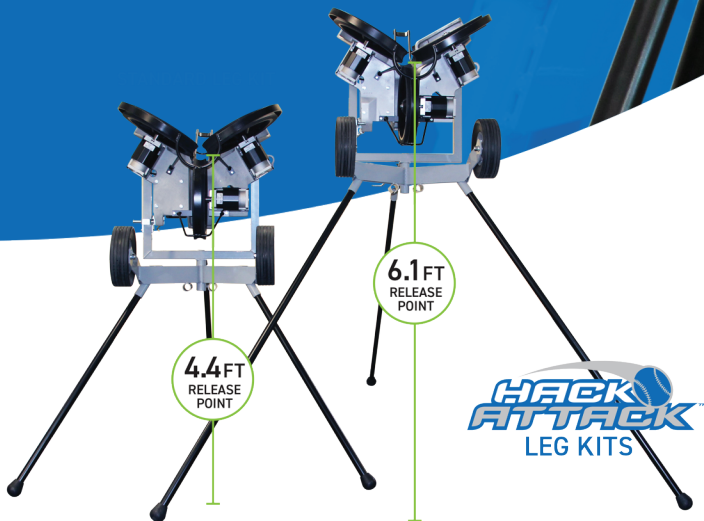

**HACK ATTACK FEATURES**

- o Unique three-wheel design, hitter has clear visibility through feeding motion, acceleration and release
- o Pitches include major league fastballs to all right or left-handed breaking pitches
- o Instant fine-tuning between pitches with both elevation and inside/outside adjustments
- o Head pivots instantly in any direction for all fungo work

**HACK ATTACK SPECIFICATIONS**

**Speed** - 100+ MPH

**Fungo** - 380 ft. fly balls

**Vision** - Complete ball vision provides a realistic sense of timing

**Accuracy** - Gripping in three locations provides tremendous control and accuracy

**Recovery Time** - 5 seconds, with three wheels it is almost instant

**Efficiency** - Use dials for pitch selection, no throwing head adjustments

## THE THREE WHEEL ADVANTAGE

FEATURE	3-WHEEL HACK ATTACK & JR.	TWO-WHEEL MACHINES	ONE-WHEEL MACHINES	ARM MACHINES
VISION	Complete Provides a realistic sense of timing	Poor	Poor	Poor Motion hidden by arm guard
TIMING	Excellent Natural	Poor Limited vision	Poor Limited vision	Good
ACCURACY	Excellent Three-point contact	Good Two-point contact	Fair One-point contact	Good
BREAKING PITCH	All Quick adjustment	All Awkward - slow	Unrealistic Spin Awkward adjustments	Fastball Only Single pitch
FUNGO	Excellent Pivots instantly	Good - Fair	Poor Limited distance	Poor No pivot
SAFETY	Excellent Wheel guards protect operator	Poor Limited - no wheel guards	Poor Limited - no wheel guards	Excellent complete guard protection
PORTABILITY	Excellent	Good	Good	Very Poor Completely immobile
SPIN CONTROL	Exceptional No cumbersome adjustments of throwing head	Good - Poor Must move throwing head	Unrealistic Excessive Spin	Backspin Only