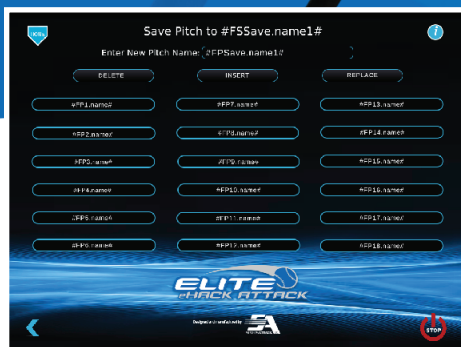

NEW!

BASEBALL

ELITE eHACK ATTACK™

ELITE FEATURES

- **Large 12" touch screen monitor** for quick navigation through our extremely user-friendly software
- **Standard (pre-set/default) Pitches** designed for quick, simple operation with eight standard pitches instantly accessible (fastball, change-up, heater, split finger, curveball right & left and slider right and left)
- **Manual Mode** allows the ELITE to function as our basic Hack Attack providing you access to each motor and allowing you to customize pitches
- **Favorite Pitches** fine-tune a pitch and save from both manual and standard modes
- **Favorite Sequences** (up to 10 per sequence) can be quickly saved and accessed to challenge the mechanics of any hitter or replicate a specific pitcher

Save up to 20 pitches to your favorites file and immediately access and modify in any order at any time.

ELITE SPECIFICATIONS

Speed - 100+ MPH

Fungo - Pitches only

Vision - Complete ball vision provides a realistic sense of timing