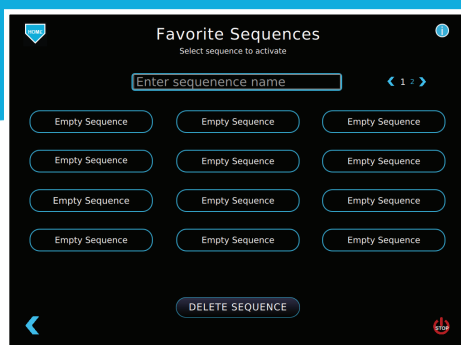

Save up 20 pitches to your favorites file and immediately access and modify in any order at any time.