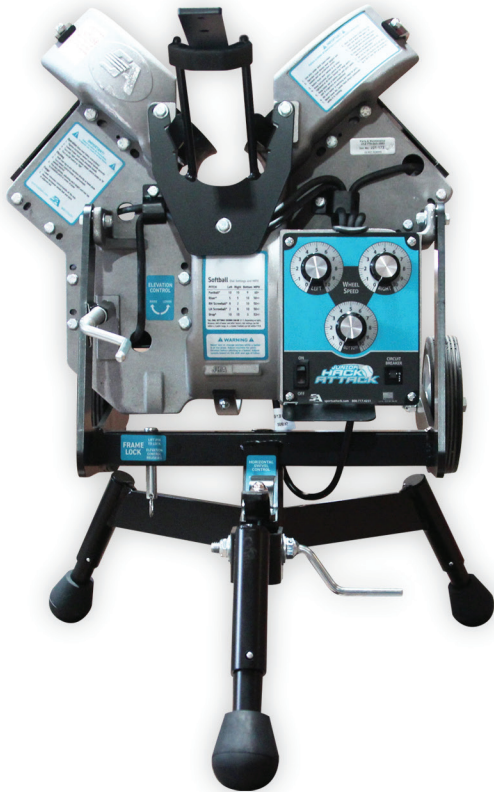

JUNIOR HACK ATTACK

Unique Features

In developing hitters, especially at younger ages, there is nothing more important than the timing and vision the three-wheel Junior Hack Attack baseball pitching machine delivers.

Level of Play

A favorite of all youth, travel team and machine-pitch leagues. Because of the extremely compact, portable design, it is also used for drills at all levels, from high schools to the pros.

SOFTBALL ○

SOFTBALL